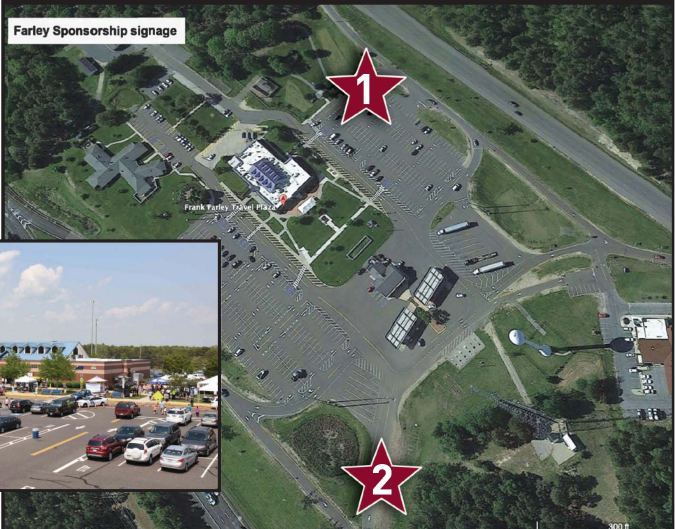

AC EXPRESSWAY | AC INTERNATIONAL AIRPORT

FRANK S. FARLEY SERVICE PLAZA LARGE SPONSOR SIGNS

Sign Dimensions: 8' x 16'

THIS IS YOUR OPPORTUNITY TO ENGAGE OVER 300,000 CARS PER YEAR WITH HIGHLY VISIBLE LARGE SPONSOR SIGNS.

These two 8' x 16' signs are at exit points in each direction, which ensures every car coming and going will have a direct view of signage.

This service plaza is located within a 30-mile stretch of highway where no billboards are permitted, as it's within the Pinelands National Reserve.

LOCATED AT MILE MARKER 21.3 ON THE ATLANTIC CITY EXPRESSWAY

Located within a 30 mile stretch of highway with no billboards as it's within the Pinelands National Reserve

A popular spot to pull off the highway for rest, snacks, and refueling, the Farley Plaza offers a Burger King, Starbucks, and travel-related services within, plus a 7/11 and Sunoco gas station year-round, and Ron's Garden Center that sells local flowers, plants, produce, and specialty foods in the summer months.

OTHER SPONSORSHIP OPPORTUNITIES:

FOOD, GAS, LODGING & ATTRACTION SIGNS

AC EXPRESSWAY WILDFLOWERS SIGNS

WALL WRAP

* Source: South Jersey Transportation Comprehensive 2022 Annual Report. Approximately over 48 million toll paying cars, 1.39 people per car, over 66 million people.